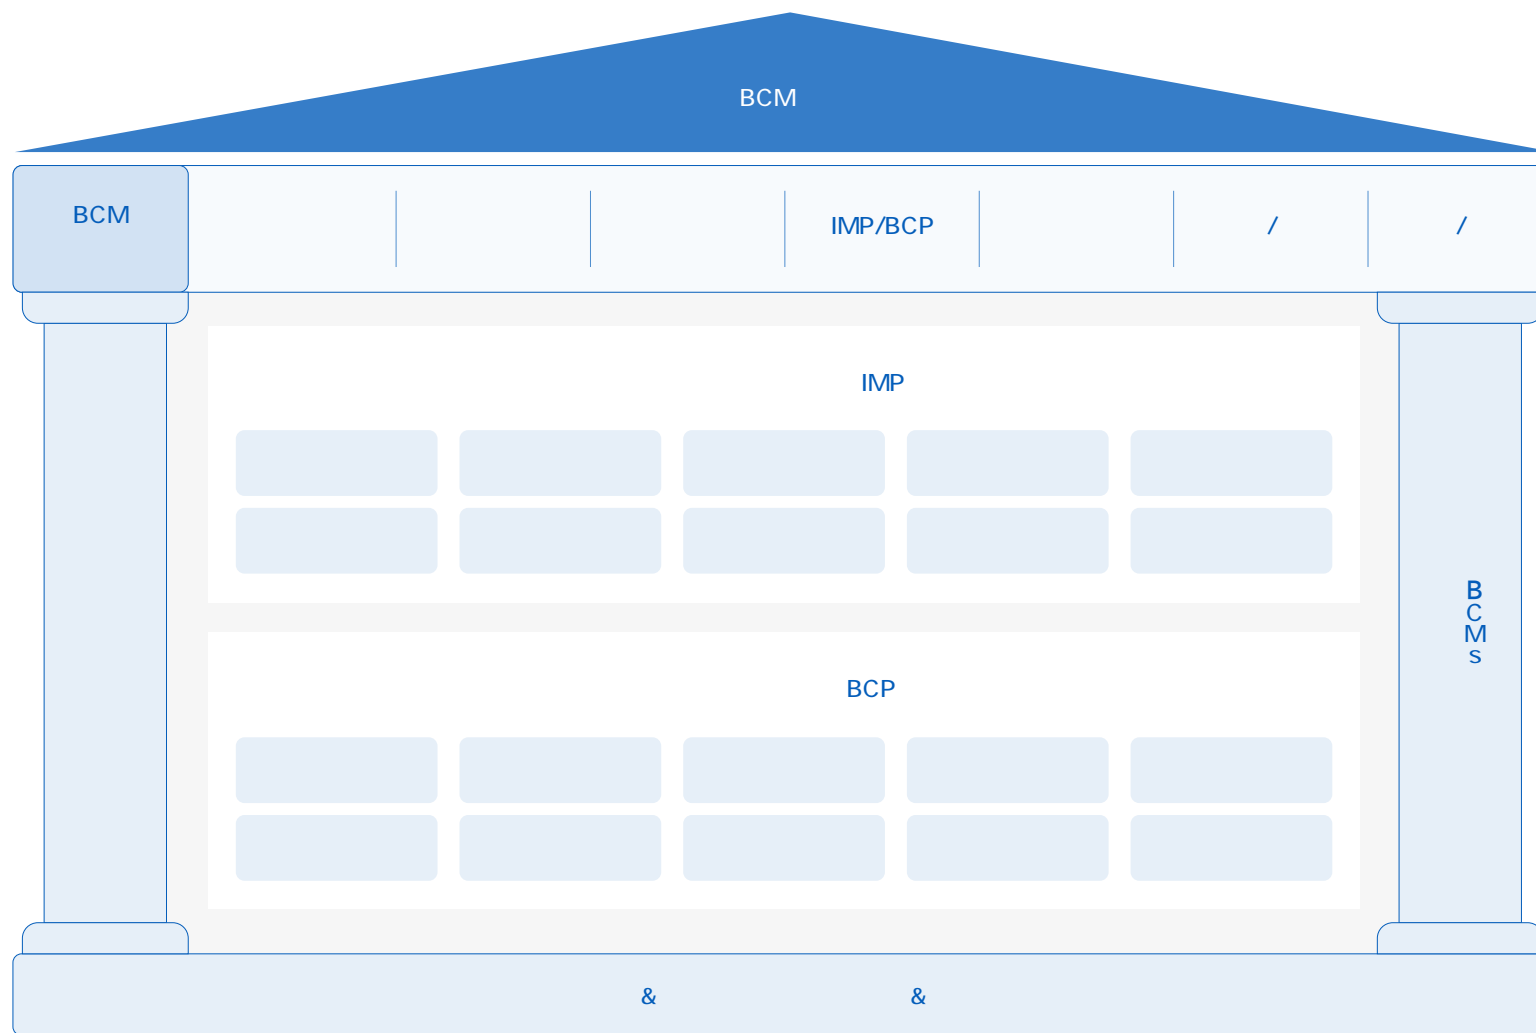

Vertical sidebar with horizontal lines and a blue bar.

		<ul style="list-style-type: none">•
		<ul style="list-style-type: none">•
		<ul style="list-style-type: none">•
		<ul style="list-style-type: none">•
		<ul style="list-style-type: none">•
		<ul style="list-style-type: none">•
		<ul style="list-style-type: none">•
		<ul style="list-style-type: none">•
		<ul style="list-style-type: none">•
		<ul style="list-style-type: none">•